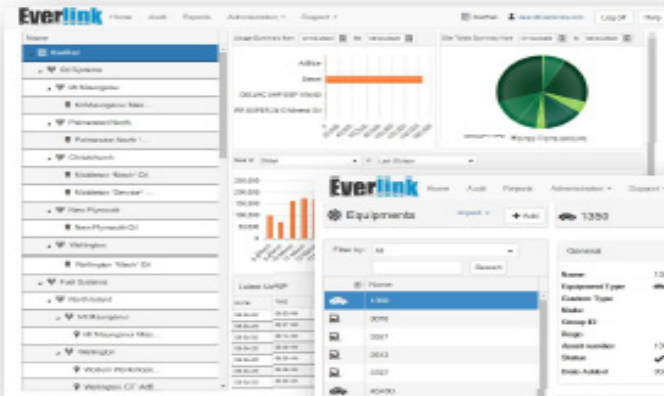

Everlink AFM Controller - Dual Pump

Intuitive cloud based software suite give you 100% control over you fuels and additives with quick overview graphs and easy user and asset management.

Run quick pre-set "Audit" reports and export them or create your own Excel reports in any configuration you like with our comprehensive report builder module.