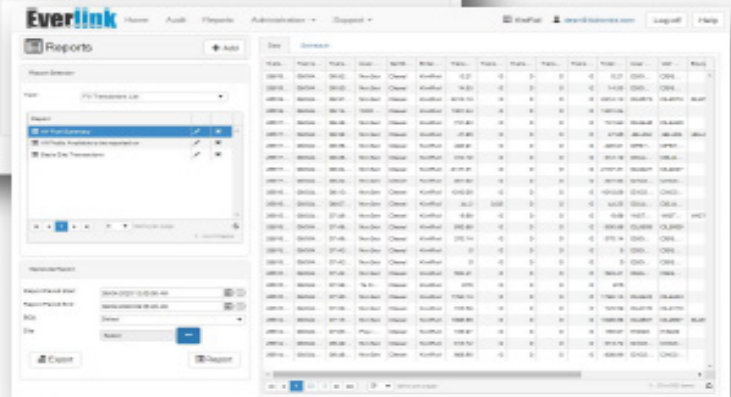

Everlink AFM Controller - Dual Pump

Intuitive cloud based software suite give you 100% control over you fuels and additives with quick overview graphs and easy user and asset management.

Run quick pre-set "Audit" reports and export them or create your own Excel reports in any configuration you like with our comprehensive report builder module.

With flexibility to use single or dual IDs (user and asset) and the ability to choose any of 3 customisable data fields, there is a authorisation solution for every application. Limitations can be applied to the amount of fuel that can be taken per transaction for each user and also what fuel types the user has access to on a site.