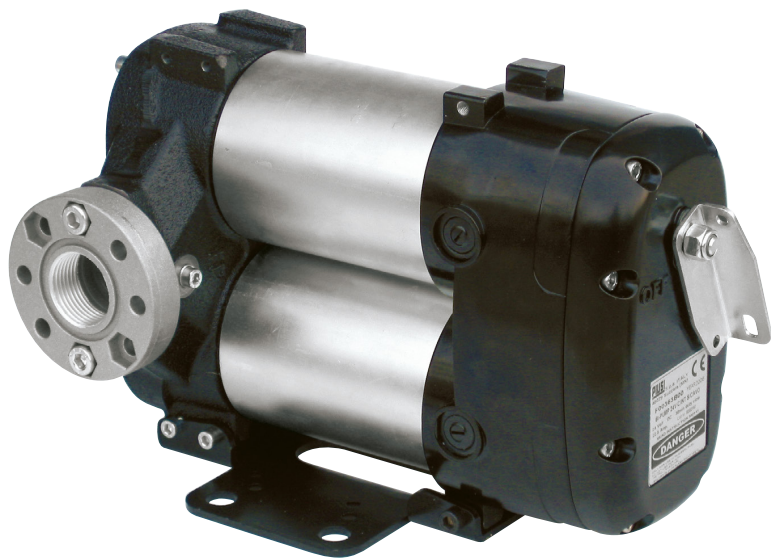

Piusi Bipump 12V

FEATURES

- **STURDY STRUCTURE**
- **COMPACT DESIGN**
- **HEAVY DUTY**
- **HIGH RELIABILITY**
- **IP55**

The PIUSI BIPUMP is a diesel transfer pump, available both in 12 and 24 V versions, designed to meet the needs of those who are looking for a long-lasting quality, high flow rate pump, applicable to different industries. It is easy to install and is suitable for being applied on diesel dispensers and fixed fuel transfer systems, as well as other applications.

PERFORMANCE

UP TO
85 L/MIN

FLOW RATE

12/24V
VOLTAGE

POWER

30 MIN

DUTY CYCLE

BIPUMP

- BODY: CAST IRON
- ROTOR: SINTERED STEEL
- VANES: ACETAL RESIN
- SEAL: NBR
- SHAFT: STEEL

- MAX 6M (20FT),
- SUCTION HOSE Ø 1" MIN,
- MAX SUCTION HEIGHT:
 - 2M (7FT) W/O NON RETURN VALVE
 - 4M (14FT) W NON RETURN VALVE