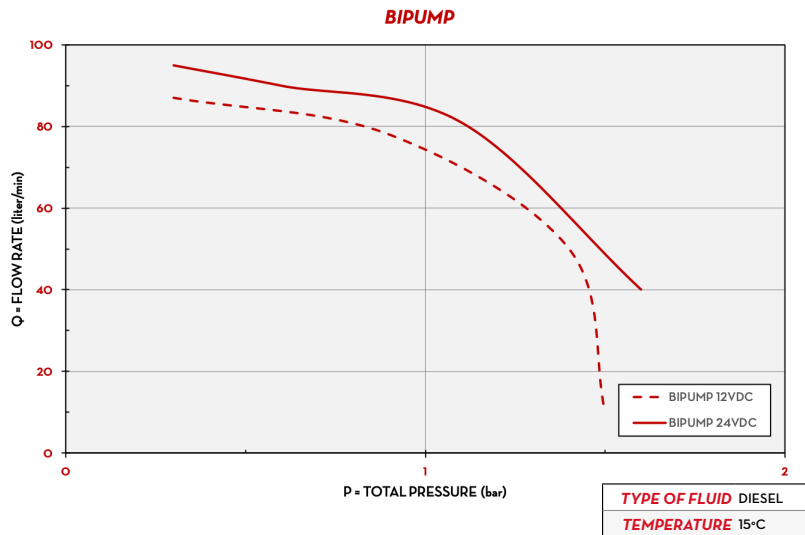

Piisi Bipump 12V

CHART

IN THE BOX

- BIPUMP UNIT
- FLANGED CONNECTIONS
- INSTRUCTION MANUAL

DETAILS

DIMENSIONS