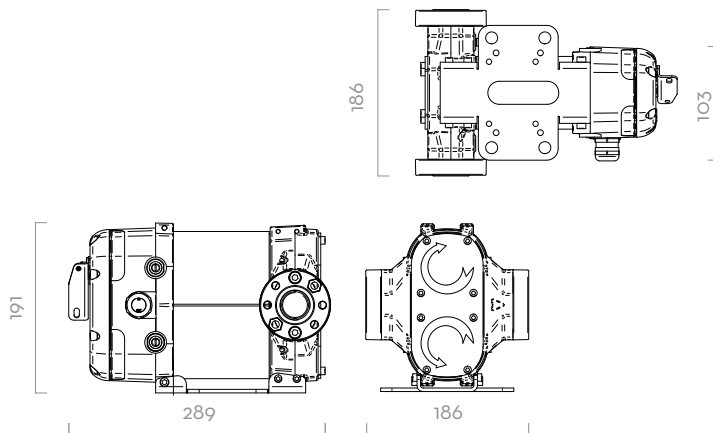

Piisi Bipump 12V

CHART

IN THE BOX

- BIPUMP UNIT
- FLANGED CONNECTIONS
- INSTRUCTION MANUAL

DETAILS

DIMENSIONS

Dimensions expressed in millimeters

MATERIALS

- BODY: CAST IRON
- ROTOR: SINTERED STEEL
- VANES: ACETAL RESIN
- SEAL: NBR
- SHAFT: STEEL

- MAX 6M (20FT),
- SUCTION HOSE Ø 1" MIN,
- MAX SUCTION HEIGHT:
 - 2M (7FT) W/O NON RETURN VALVE
 - 4M (14FT) W NON RETURN VALVE